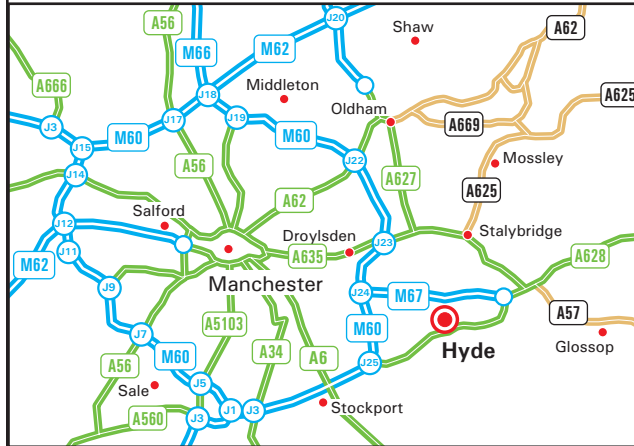

MERIDIAN HEALTHCARE LIMITED

Meridian Healthcare Limited

Enterprise House
Grange Road South

Hyde, Cheshire SK14 5NU

Tel: 0161 368 9099 - Fax: 0161 368 0058

www.meridiancare.co.uk

From M60

- Leave the M60 at Junction 24 (signed Manchester, A57, Sheffield & M67).
- Join the M67 towards Hyde.
- Remain on the M67 until Junction 3 (signed Hyde, A57 & (A627)).
- At the end of the slip road, turn right at the traffic lights onto A627 (Clark Way).
- Continue straight across the next 2 traffic light junctions, joining the A57 (Union Street).
- Turn left at the traffic light junction with the A627 and join Market Street.
- At the traffic light junction with the B6468, continue straight on, joining Market Street.
- At the roundabout, take the third exit onto Stockport Road.
- Turn left onto Peel Street. Continue onto Grange Road South
- Our office is located on the left hand side of the road, once you have entered the grounds of Hyde Hospital.
- Visitor parking can be found at the front or side of our Head Office.

By Train

- Hyde Central receives regular services from Manchester Piccadilly, Hyde North, Romiley and Rose Hill Marple.
- Taxis are available from outside the station.
- For more information on train times and fares please call the National Rail Enquiry line on 08457 48 49 50.